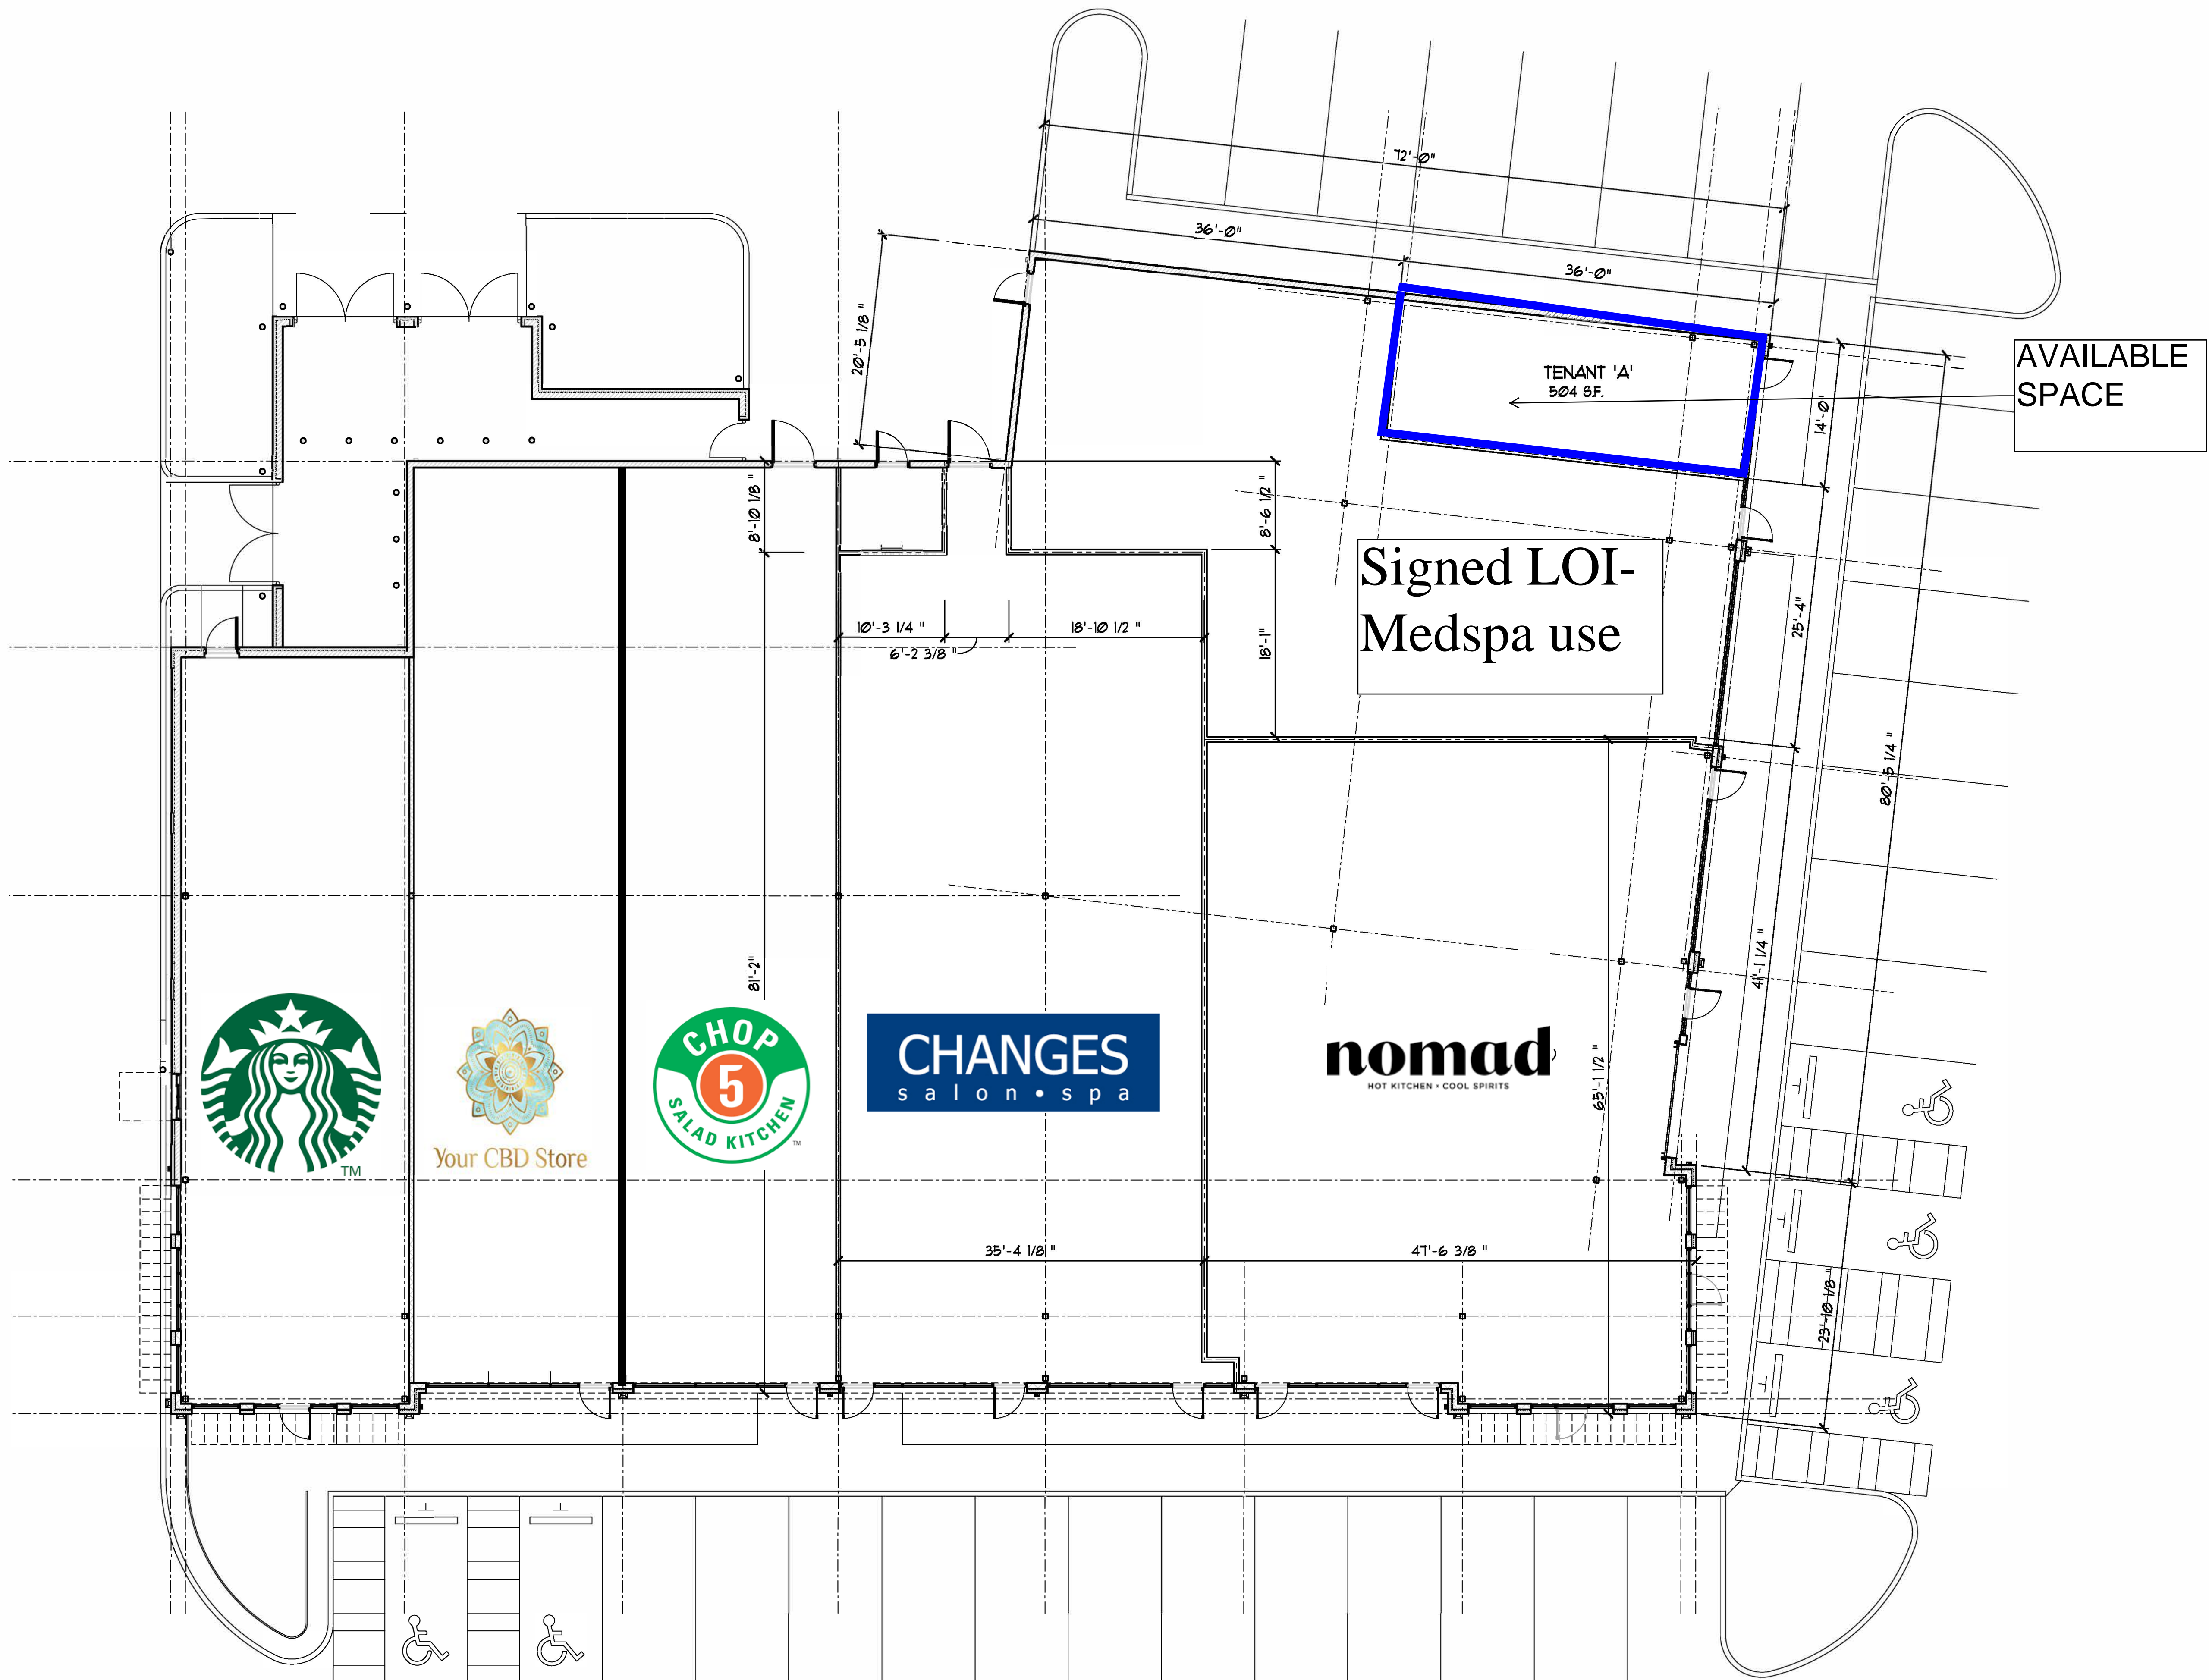

Polaris Neighborhood Center III

- | | | |
|----------------|--------------|------------------|
| JOL | PANDORA HOME | THE BREAD BAKERY |
| roll: | G | JT |
| JT BANANA LOAT | yuji's & CO | BAKED BONITS |
| Dangetheory | CLEAN JUICE | |

Space

Entrance to shopping center

A
PNC III LEASE PLAN - OPT 'A' - 11/9/2022
 SCALE 1/8" = 1'-0"