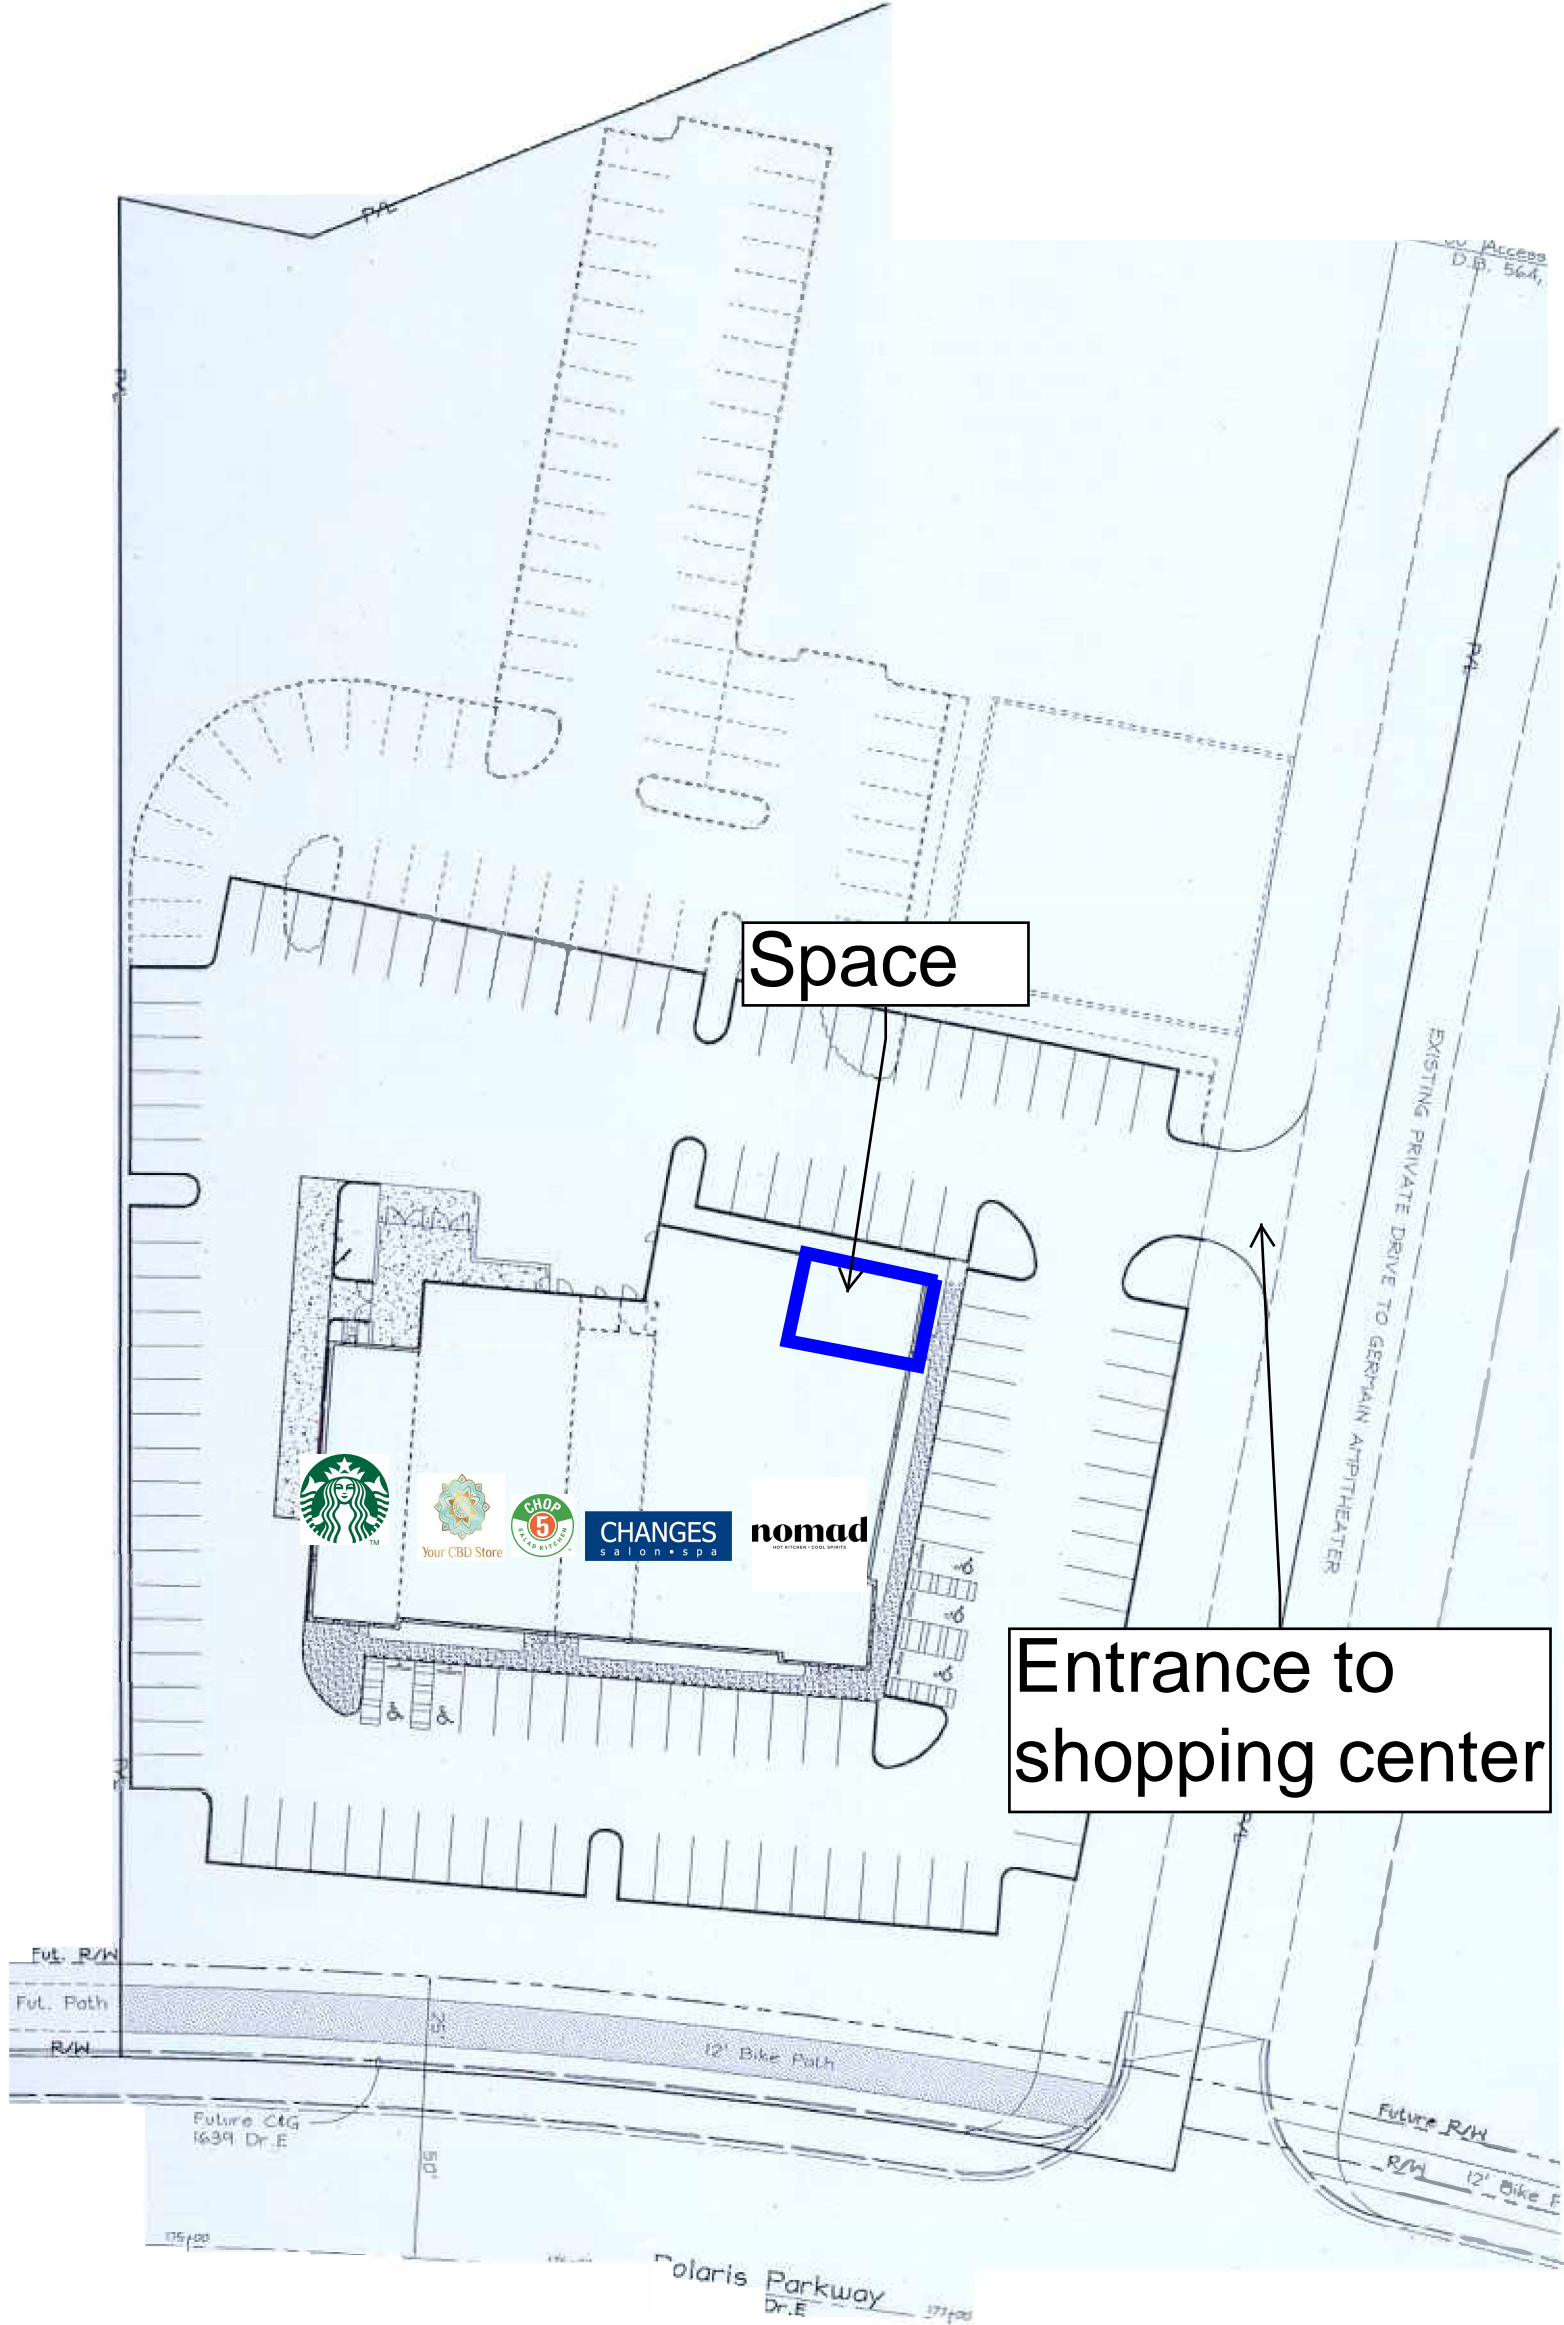

Polaris Neighborhood Center III

- | | | |
|----------------|--------------|------------------|
| JOL | PANDORA HOME | THE BREAD BAKERY |
| roll: | G | JT |
| JT BANANA LOAT | yuji's & CO | BAKED BONITS |
| Dangetheory | CLEAN JUICE | |

Space

Entrance to shopping center

A
PNC III LEASE PLAN - OPT 'A' - 11/9/2022
 SCALE 1/8" = 1'-0"